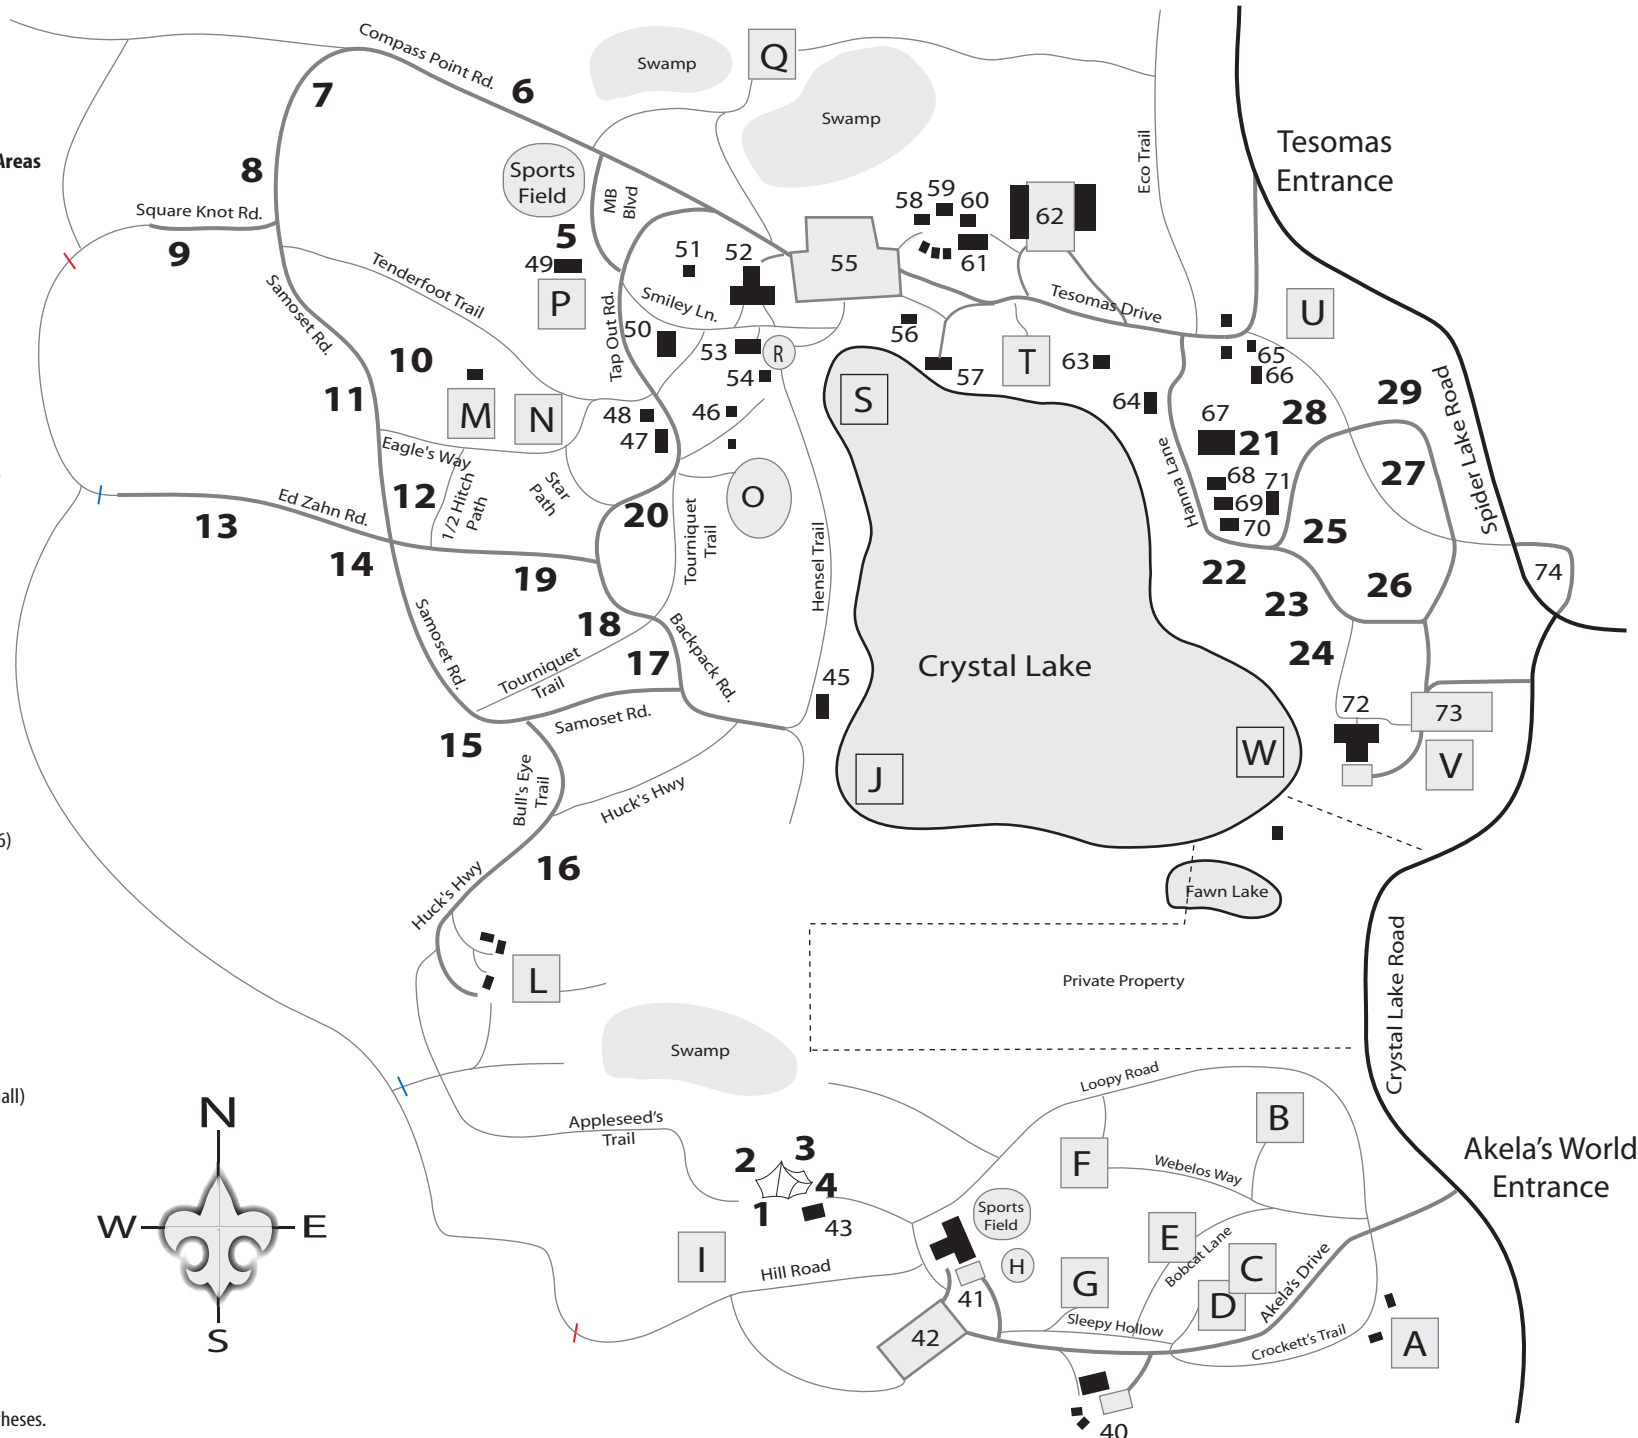

Crystal Lake Scout Reservation

Home to Akela's World Cub Scout Camp, Tesomas Scout Camp and Hanna Venture Base

Akela's World Campsites

1. Blue Den (40)
2. Gold Den (40)
4. Green Den (40)*
3. Red Den (40)

Buildings/Other

58. Ahdawagam Cabin (16)
42. Akela's World Parking Lot
66. Basketball Court
68. Bixby Cabin (10)
67. Buffalo Bill Cabin (24)
48. Computer Lab
64. Dan Boone Cabin
70. Dossier Cabin (10)
51. Ed Lund Shelter
74. Family Camping
54. Fox Den Cabin
40. Gabriel House (30)
73. Hanna Parking Lot
53. Program Center
57. Ranger House
52. Rotary Lodge (Dining Hall)
45. Schooley Lodge (16)
59. Schult Cabin (16)
47. Shower Building
71. Shower Building
43. Shower Building
56. Souix Cabin
63. Sunset Cabin
55. Tesomas Parking Lot
50. Trading Post
61. Venske Building

Akela's World Program Areas

- C. Babe the Blue Ox
- G. Baloo's Cave
- A. Crockett's Glen
- H. Flag Pole
- D. Fort Akela
- F. Lost Ship
- J. Huck Finn's Waterfront
- I. Reflection Hill
- E. Tipi Village
- B. Treehouses

72. Hanna Venture Base (26)
60. Heinrichs Cabin (16)
65. Koskelin Cabin
69. Ledbetter Cabin (10)
49. Lions Skill Center
62. Maintenance
41. Mark Program Center
46. Mohawk Cabin
53. Program Center
57. Ranger House
52. Rotary Lodge (Dining Hall)
45. Schooley Lodge (16)
59. Schult Cabin (16)
47. Shower Building
71. Shower Building
43. Shower Building
56. Souix Cabin
63. Sunset Cabin
55. Tesomas Parking Lot
50. Trading Post
61. Venske Building